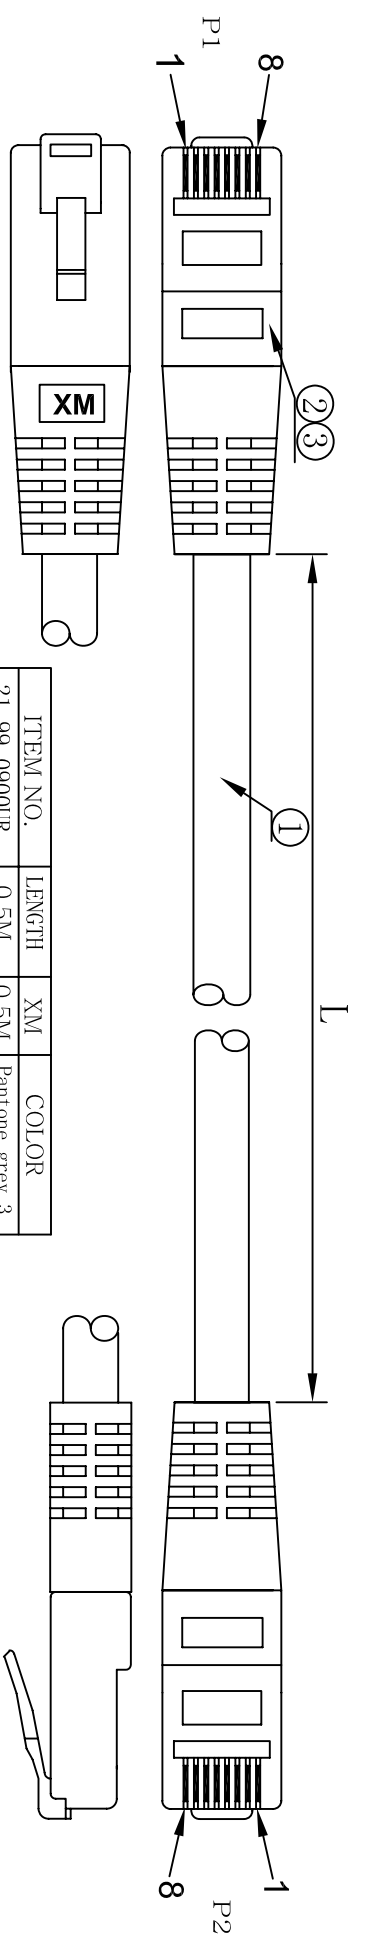

Datenblatt - Fiche technique - Data sheet

**21.99.1583**

VALUE UTP-Patchkabel konf. Kat. 6, grün, 10,0 m

Cordon VALUE Cat.6 UTP confectionné, vert, 10,0 m

VALUE UTP Patch Cord, Cat.6, green, 10.0 m

**NOTE:**

- 100% OPEN SHORT, MISS WIRE TEST
- PRINT BLACK WORD: CAT.6 UTP 24AWG\*4P PATCH ISO/IEC 11801 & EN 50173 VERIFIED

**MATERIAL LIST**

ITEM NO.	LENGTH	XM	COLOR
21.99.0900UR	0.5M	0.5M	Pantone grey 3
21.99.0901UR	1M	1M	Pantone grey 3
21.99.0902UR	2M	2M	Pantone grey 3
21.99.0903UR	3M	3M	Pantone grey 3
21.99.0905UR	5M	5M	Pantone grey 3
21.99.0907UR	7M	7M	Pantone grey 3
21.99.0910UR	10M	10M	Pantone grey 3
21.99.0915UR	15M	15M	Pantone grey 3
21.99.0920UR	20M	20M	Pantone grey 3
21.99.0930UR	30M	30M	Pantone grey 3
21.99.1521UR	0.5M	0.5M	Pantone 200C
21.99.1522UR	0.5M	0.5M	Pantone 1355C
21.99.1523UR	0.5M	0.5M	Pantone 3285C
21.99.1524UR	0.5M	0.5M	Pantone 7462C
21.99.1525UR	0.5M	0.5M	BLACK
21.99.1531UR	1M	1M	Pantone 200C
21.99.1532UR	1M	1M	Pantone 1355C
21.99.1533UR	1M	1M	Pantone 3285C
21.99.1534UR	1M	1M	Pantone 7462C
21.99.1535UR	1M	1M	BLACK

ITEM NO.	LENGTH	XM	COLOR
21.99.1541UR	2M	2M	Pantone 200C
21.99.1542UR	2M	2M	Pantone 1355C
21.99.1543UR	2M	2M	Pantone 3285C
21.99.1544UR	2M	2M	Pantone 7462C
21.99.1545UR	2M	2M	BLACK
21.99.1551UR	3M	3M	Pantone 200C
21.99.1552UR	3M	3M	Pantone 1355C
21.99.1553UR	3M	3M	Pantone 3285C
21.99.1554UR	3M	3M	Pantone 7462C
21.99.1555UR	3M	3M	BLACK
21.99.1561UR	5M	5M	Pantone 200C
21.99.1562UR	5M	5M	Pantone 1355C
21.99.1563UR	5M	5M	Pantone 3285C
21.99.1564UR	5M	5M	Pantone 7462C
21.99.1565UR	5M	5M	BLACK
21.99.1581UR	10M	10M	Pantone 200C
21.99.1582UR	10M	10M	Pantone 1355C
21.99.1583UR	10M	10M	Pantone 3285C
21.99.1584UR	10M	10M	Pantone 7462C
21.99.1585UR	10M	10M	BLACK

③	OVER MOLD	PVC COLOR:	2
②	CONNECTOR	RJ45 8P8C UNSHIELDED GOLD PLATED	2
①	CABLE	UTP CAT. 6 24AWG 4PAIRS COPPER CLAD ALUMINIUM JACKET:PVC/ OD:5.9±0.2mm	1
NO.	PARTS NAME	SPECIFICATION STANDARD	QTY

**Rotronic Co., Ltd**